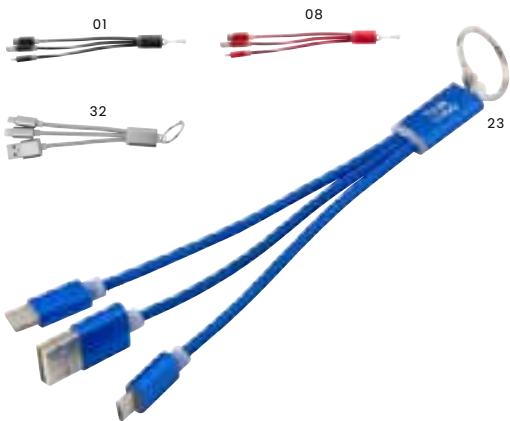

9355 Charging cable with phone stand
Charging cable with phone stand and two plugs:
combination plug of micro USB and Lightning and a
USB-C plug.
Size: 102 × 1,5 × 0,3 cm

9215 Aluminium alloy cable set
Aluminium 3-in-1 charging cable set with USB, USB-C, and micro USB.
Size: 17,8 × 1,4 × 0,6 cm