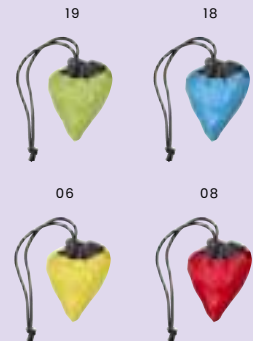

6266 Polyester (190T) shopping bag

Polyester (190T) foldable shopping bag in a pouch with zipper and belt clip.

Size: 4 × 28 × 9,5 cm