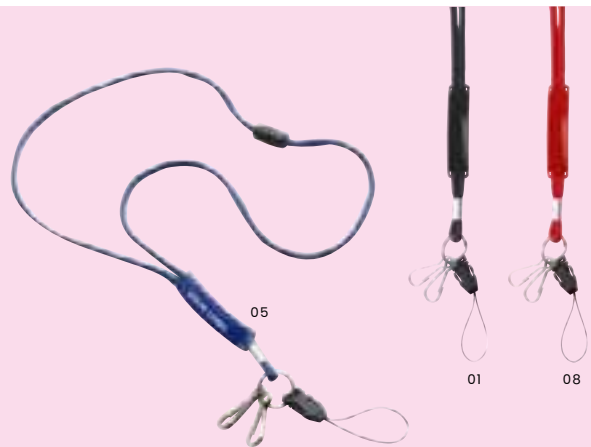

4164 Polyester (300D) lanyard with PVC badge

Polyester lanyard with sliding PVC badge, plastic detachable phone string, and a plastic safety release clip.
Size: 6,2 x 1,5 x 0,4 cm

8987 ABS 2-in-1 lanyard

ABS lanyard with 4-in-1 charging cable set, carabiner and mobile phone string. Included plugs: USB, USB-C, micro USB, and lightning.
Size: 54 x 3,2 x 1,2 cm

3180 ABS pass holder

ABS and aluminium pass holder with a retractable cord of approx. 60 cm.
Size: Ø 3,5 x 1,2 cm

3182 ABS pass holder

ABS pass holder with a retractable cord of approx. 80 cm.
Size: Ø 3,2 x 0,8 cm