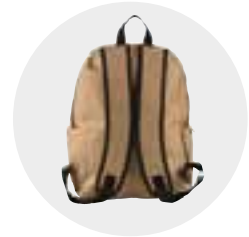

8259 Laminated paper (80 gr/m²) cooler backpack

Laminated paper (80 gr/m²) backpack with a silver coloured foil interior to serve as cooler bag. The main compartment has a zipper. The pocket at the front has a zipper as well. Adjustable shoulder straps.
Size: 27,5 × 13 × 41 cm