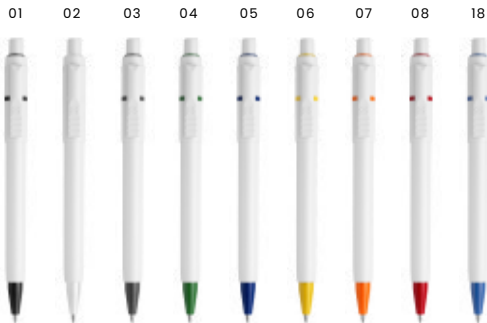

### 13162 Stilolinea Baron ABS ballpoint pen

Stilolinea Baron ABS ballpoint pen, with a coloured tip and ring.  
Size: Ø 1,4 × 13,4 cm