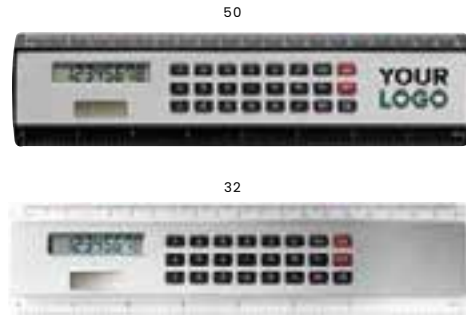

2917 **ABS ruler with calculator**

ABS ruler (20 cm) with a solar powered eight-digit calculator. Size: 21,5 × 5,5 × 0,9 cm