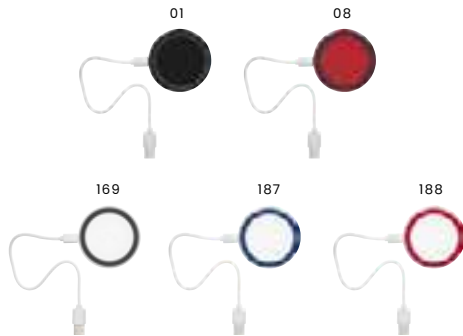

8454 PS charger

PS charging pad with wireless technology. The bottom has an anti-slip strip. Input DC5V, 1500mA. Including cable (USB / micro USB), 30 cm long.
Size: $\varnothing 7 \times 1$ cm

9149 ABS charger

ABS charger with wireless technology and USB and micro USB ports. Output of 5V1A wireless and 5V2A for USB. Including cable.
Size: $9 \times 9 \times 0,9$ cm