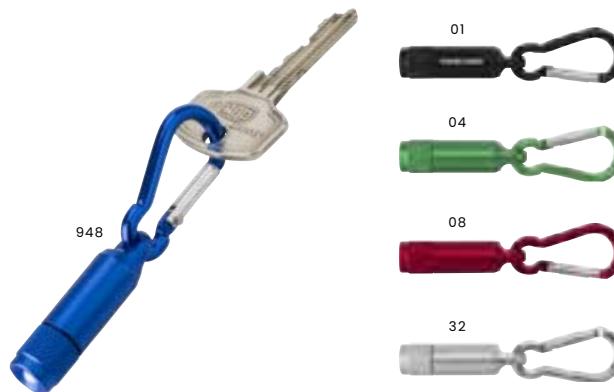

432009 Aluminium mini torch with carabiner

Aluminium mini torch with one LED light and carabiner to function as keychain.
Size: Ø 1,3 × 5,1 cm