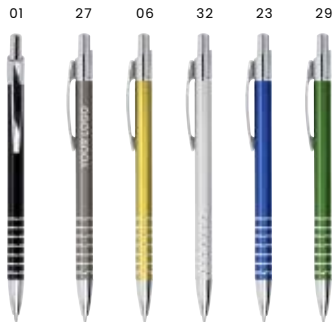

7594 Aluminium ballpen

Aluminium ballpen with rubber grip and rubber tip suitable for capacitive screens. Black ink.
Size: $\varnothing 1 \times 14$ cm

3808 Aluminium ballpen

Aluminium ballpen. Blue ink.
Size: $\varnothing 0,8 \times 14$ cm

5466 Aluminium ballpen

Aluminium ballpen with silver coloured plastic parts. Blue ink.
Size: $\varnothing 0,9 \times 13,3$ cm