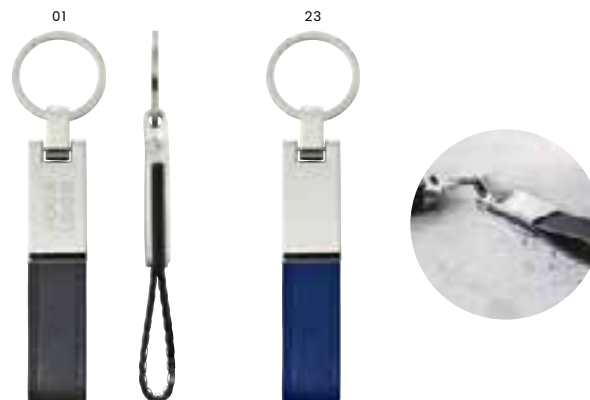

8779 Steel and PU key holder
Silver plated steel key holder with PU loop.
Packaged in a black gift box.
Size: 9 × 1,9 × 0,9 cm