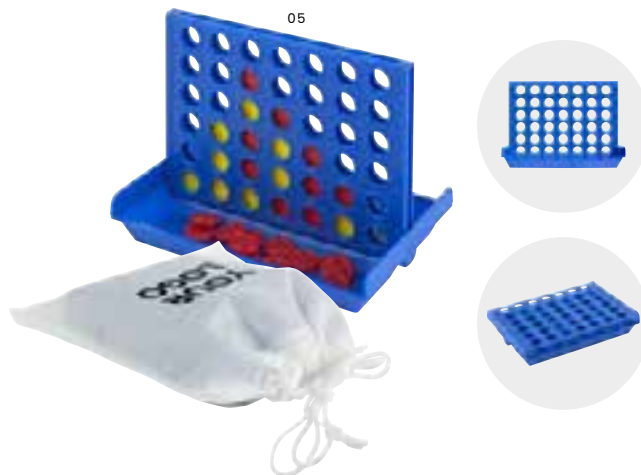

**2324 PS mind games**

Box with 24 assorted plastic mind games.  
Size: 25 × 4 × 4 cm

**8814 Cotton (80 gr/m<sup>2</sup>) pouch with games**

Cotton (80 gr/m<sup>2</sup>) drawstring pouch with set of three steel thinking games.  
Size: 12 × 8 × 1,5 cm