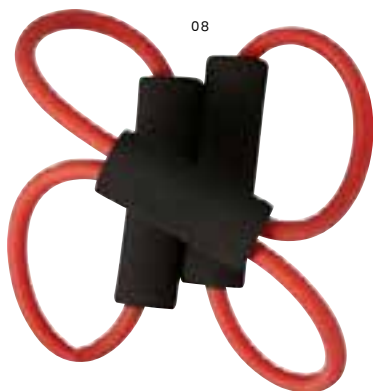

#### 7872 PS stopwatch

Digital plastic stopwatch with nylon neck cord. Batteries included.

Size: 7,3 × 5,2 × 2,4 cm

Maximum results.

**7861 Rubber training strap**

Elastic fitness training strap with black foam handles (10 cm).  
Size: 4 × 10,1 × 3 cm