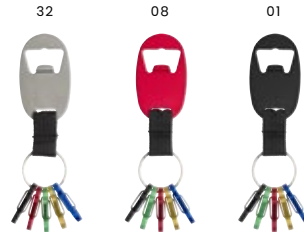

Aluminium key holder and bottle opener.

Size: 7,9 × 1,5 × 0,9 cm

**8586 Aluminium 2-in-1 key holder**

Aluminium key holder with bottle opener and five small carabiners.

Size: 5,9 × 3,4 × 1,3 cm

**3601 Metal key holder**