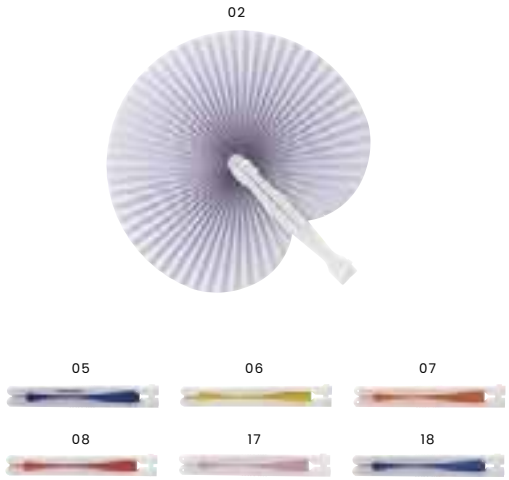

9001 Paper hand held fan
Foldable paper hand fan with plastic grip.
Size: 26,5 × 24 × 1 cm