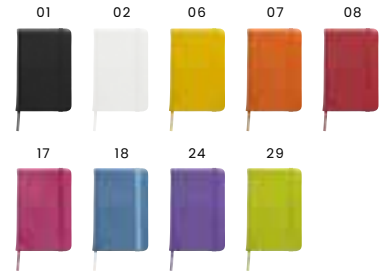

02

07

05

8985 PU notebook

PU notebook (approx. A5), with 96 lined pages, ribbon marker, and elastic band over the cover. The cover is especially suited for digital printing. Size: 21 × 14,2 × 1,5 cm

8251 PU notebook

PU notebook (approx. A5), with 96 blank pages, ribbon marker, and elastic band over the cover. Size: 21,3 × 14,2 × 1,6 cm

3076 PU notebook

PU notebook (approx. A5), with 96 lined pages, ribbon marker, and elastic band over the cover. Size: 21 × 14 × 1,56 cm