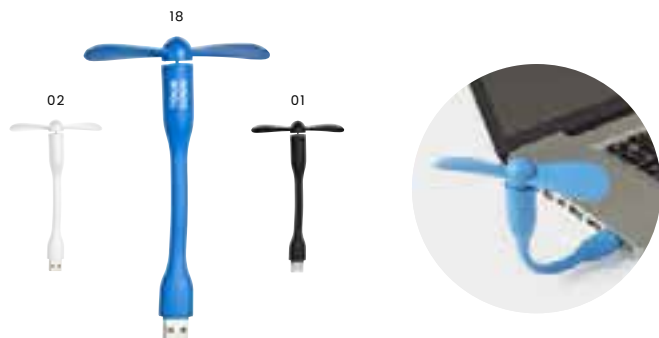

7884 PVC USB fan

PVC USB fan, ideal to use with your laptop or power bank.
Size: 14,2 × 8,5 × 1,5 cm