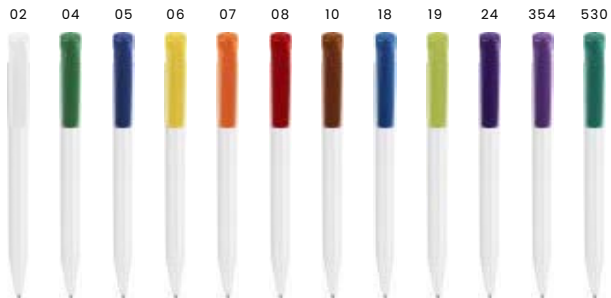

### 5401 Stilolinea Ducal ballpen

Stilolinea plastic ballpen with a white barrel and coloured accents. Blue ink.  
Size: Ø 1 × 13,6 cm

02 04 05 06 07 08 18 19 24

stilolinea®

01

### 1696 Stilolinea Ducal ABS ballpoint pen

Stilolinea Ducal ABS ballpoint pen, blue ink, with a coloured tip and clip.  
Size: Ø 1,5 × 13,7 cm

stilolinea®

01

23528 **Stilolinea S45 ABS ballpoint pen**

Stilolinea S45 ABS ballpoint pen, blue ink, with a coloured clip.