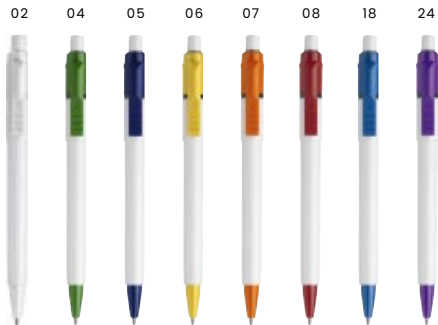

2250 Stilolinea Baron ABS ballpen with jumbo refill

Stilolinea plastic ballpen Baron, with a white barrel, coloured clip, and jumbo refill. Blue ink.

Size: Ø 1,4 × 13,4 cm

13164 Stilolinea Baron ABS ballpoint pen

Stilolinea Baron ABS ballpoint pen, with a white tip and a coloured clip.

Size: Ø 1,4 × 13,4 cm