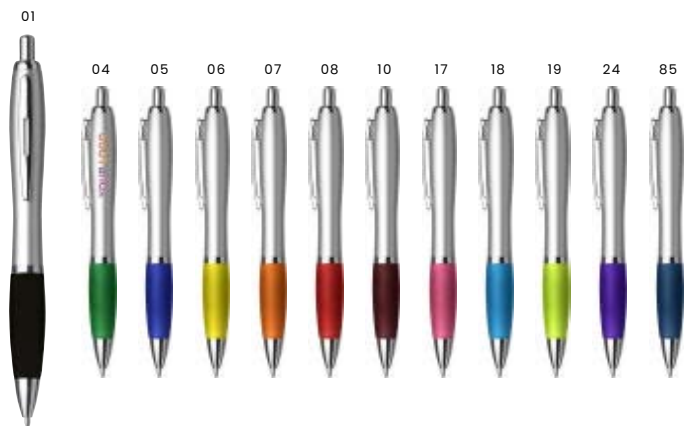

3011 ABS ballpen

ABS ballpen with rubber grip. Blue ink.
Size: Ø 1,3 × 13,9 cm