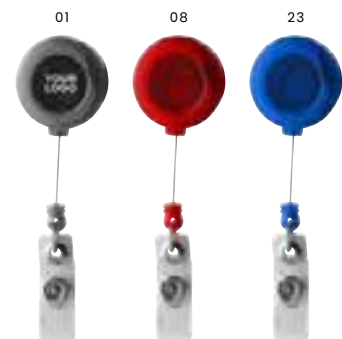

4164 Polyester (300D) lanyard with PVC badge

Polyester lanyard with sliding PVC badge, plastic detachable phone string, and a plastic safety release clip.
Size: 6,2 x 1,5 x 0,4 cm

8987 ABS 2-in-1 lanyard

ABS lanyard with 4-in-1 charging cable set, carabiner and mobile phone string. Included plugs: USB, USB-C, micro USB, and lightning.
Size: 54 x 3,2 x 1,2 cm

3180 ABS pass holder

ABS and aluminium pass holder with a retractable cord of approx. 60 cm.
Size: Ø 3,5 x 1,2 cm

3182 ABS pass holder

ABS pass holder with a retractable cord of approx. 80 cm.
Size: Ø 3,2 x 0,8 cm