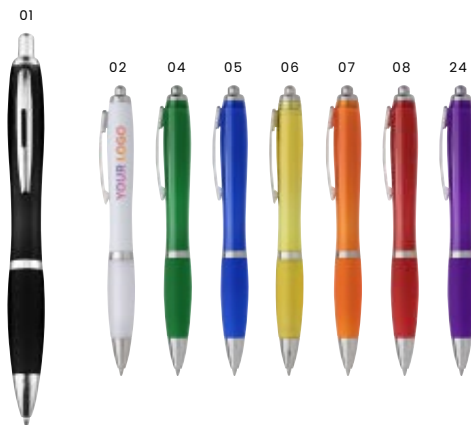

3015 ABS ballpen

ABS ballpen with rubber grip. Blue ink.
Size: Ø 1,2 × 13,9 cm