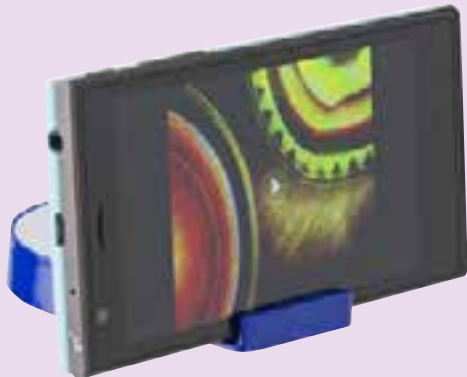

2425 ABS writing set

ABS case with pencil, highlighter and three ballpens in different colours. Colour of the ink matches the cap. Size: 13,8 × 6 × 1,3 cm

9162 ABS pen holder with ballpen

ABS magnet pen holder and mobile phone holder, including ballpen. Blue ink. Packaged in gift box. Size: Ø 7 × 15 cm