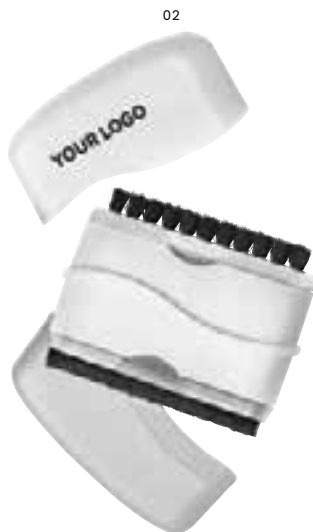

8371 Plastic screen cleaner

Plastic LCD screen cleaner and brush.
Size: 7,6 × 6,6 × 1,5 cm