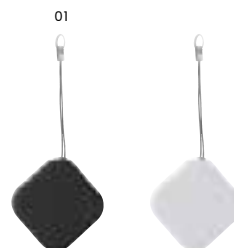

Plastic LCD screen cleaner and brush.  
Size: 7,6 × 6,6 × 1,5 cm

**7739 ABS tracker**

ABS tracker (incl. separate string) featuring wireless technology to track lost belongings. It can also be used as a remote selfie shutter. You can ping your exact location to relocate where you parked your car. Uses app.  
Size: 0,7 × 3,7 cm