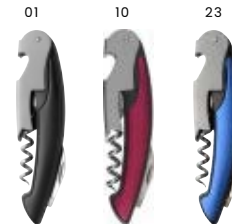

Size: 6 × 6 × 1,8 cm

**5202 Stainless steel waiter's knife**

Stainless steel waiter's knife, shaped like a parrot.

Size: 12,1 × 2,3 × 1,3 cm

**8740 Stainless steel waiter's knife**

Stainless steel waiter's knife. Including: a bottle opener, corkscrew, and foil cutter.