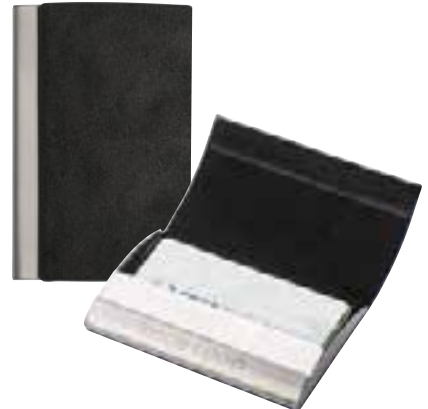

32

3750 Aluminium credit/business card case

Aluminium credit/business card case with 7 internal concertina pockets and push button for opening.
Size: 11 × 7,3 × 2 cm

05

01

7229 PU and stainless steel business card holder

Stainless steel and PU business card holder with magnetic close and velvet inside.
Size: 9,7 × 6,4 × 1,5 cm