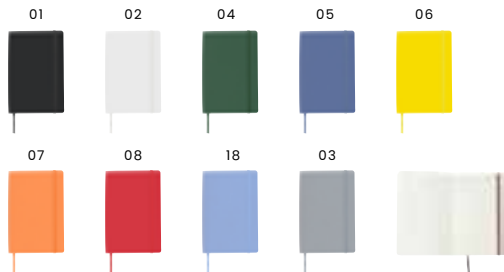

8276 PU notebook

PU soft cover notebook (approx. A5) with 80 lined pages, ribbon marker, elastic band over the cover, and a pocket on the inside of the cover.

Size: 21 × 14,1 × 1 cm

7257 PU notebook

PU notebook with cork print (approx. A5) with 96 lined pages, ribbon marker, and elastic band over the cover.

Size: 21,2 × 14,1 × 1,4 cm