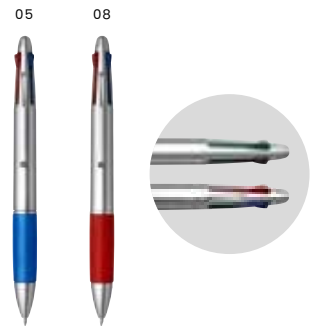

### 2055 Metal ballpen

Metal lacquered ballpen. Packaged in a luxury pen case with magnetic close.

Black ink and extra refill.

Size: Ø 0,9 × 14 cm

50

**1018 AS ballpen**

AS ballpen with a flashing light on the top. Blue ink. Batteries included.  
Size: Ø 0,8 × 18,5 cm