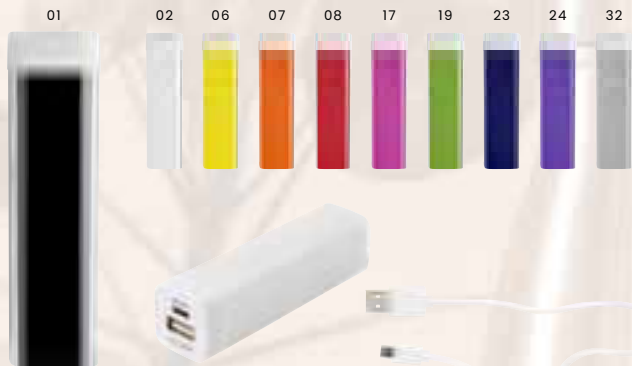

4200 ABS power bank

ABS power bank with a capacity of 2.200mAh, Li-ion battery, input of 5V/1.000mA, and output of 5V/1000mA. Including a USB - Micro USB cable.
Size: 9,2 × 2,5 × 2,3 cm