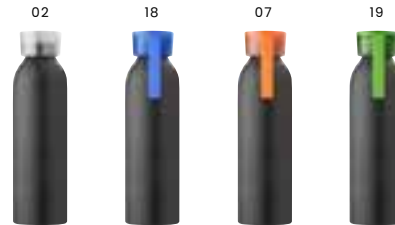

9303 Aluminium bottle (650 ml)

Aluminium bottle (650 ml) with glossy finish, PS transparent coloured cap and matching silicone band. Only suitable for cold water.

Size: Ø 23 × 6,5 cm

9305 Aluminium bottle (650 ml)

Aluminium bottle (650 ml) with matt finish, PS transparent coloured cap and matching silicone band. Only suitable for cold water.

Size: Ø 23 × 6,5 cm