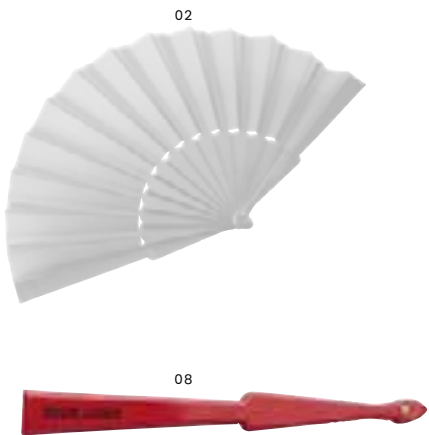

6510 Fabric hand held fan
Fabric hand fan.
Size: 41,5 × 22,5 × 2 cm