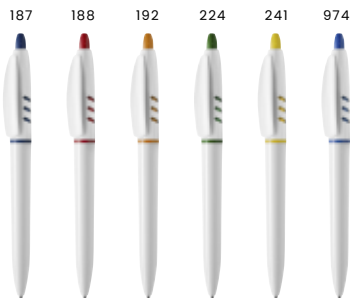

2252 **Stilolinea Brazil plastic ballpen**

Stilolinea plastic ballpen with a white barrel, coloured accents, metal clip, and jumbo refill. Blue ink.

Size: Ø 1,5 × 13,7 cm

stilolinea®

169