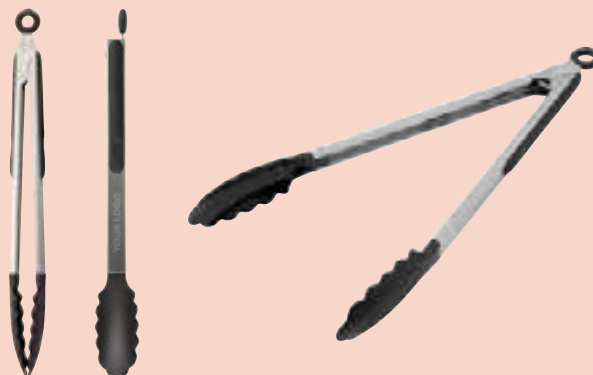

6538 Stainless steel tongs

Stainless steel food tongs with a nylon blade and TPR handle.

Size: 33,3 × 3,5 × 2,7 cm

50