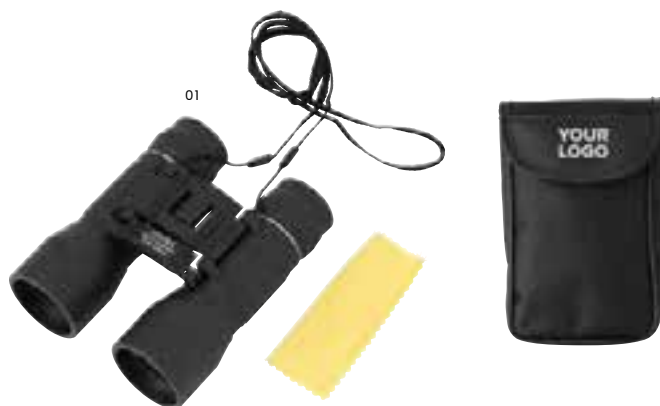

6527 Plastic binoculars

Plastic and rubber binoculars (10 x 42 magnification), IPD adjustment, a cleaning cloth and nylon pouch.

Size: 14,5 × 11,5 × 4,5 cm