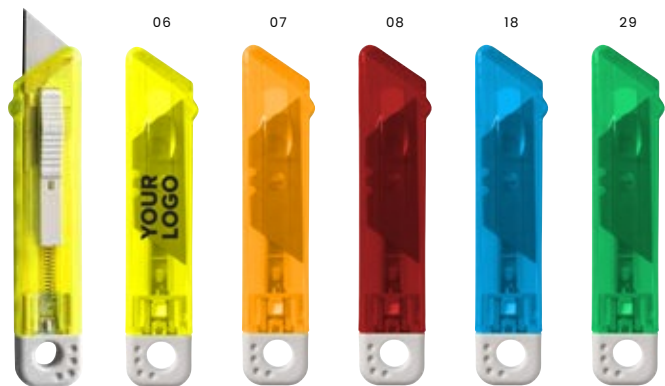

8545 **Plastic cutter**
ABS box cutter with safety mechanism.
Size: 12,4 × 2,4 × 1,4 cm