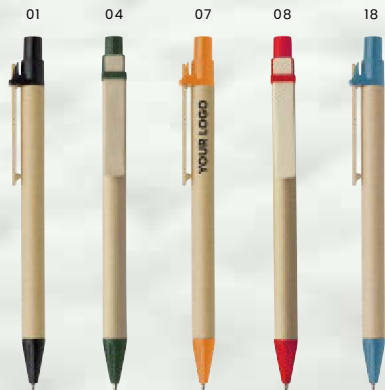

### 8794 Bamboo ballpen

Bamboo ballpen with metal clip. Blue ink.  
Size: Ø 1,2 × 14,1 cm

### 8524 Bamboo ballpen

Bamboo ballpen with metal tip, top, clip and band. Black ink.  
Size: Ø 1,2 × 14,2 cm

### 3993 Bamboo ballpen

Bamboo ballpen with plastic parts. Blue ink.  
Size: Ø 1,1 × 14,1 cm

**2019 Cardboard ballpen**

Cardboard ballpen with wooden clip and plastic parts. Blue ink.

Size: Ø 0,9 × 13,9 cm