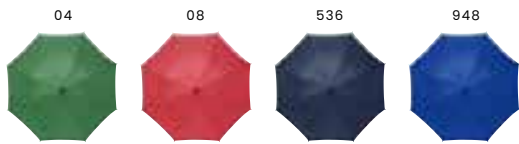

8422 RPET polyester (170T) umbrella

RPET polyester (170T) automatic umbrella with eight panels. Opens and closes automatically. Metal and fibreglass frame and plastic handle.
Size: Ø 105 × 89 cm