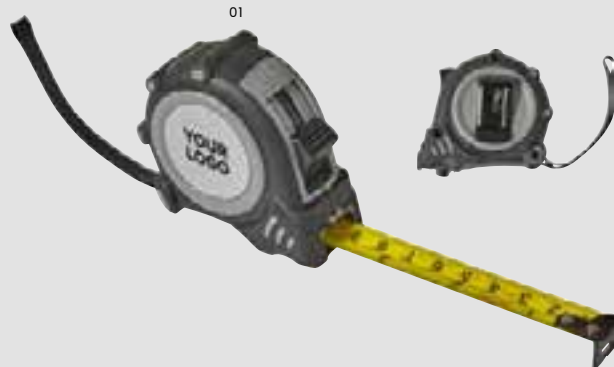

7900 ABS tape measure

ABS and steel tape measure (3 meter) with a scale in inches and centimetres, belt clip, and wrist strap.
Size: 7,3 × 3,7 × 6,2 cm

3
meter