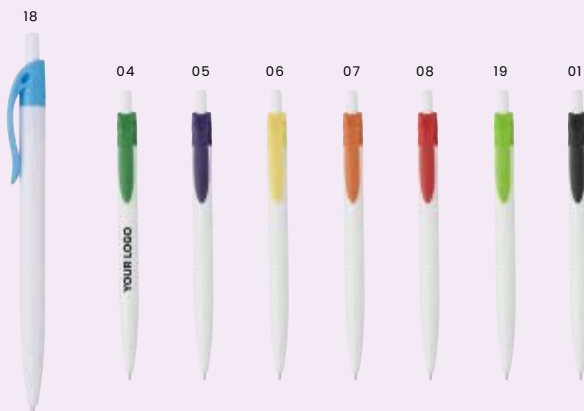

**548641 ABS ballpen**

ABS ballpen with white barrel and coloured clip.  
Blue ink.  
Size:  $1 \times 13,9$  cm

**6638 ABS ballpen**

ABS ballpen. Blue ink.  
Size:  $\varnothing 1 \times 14$  cm

23

05

01

29