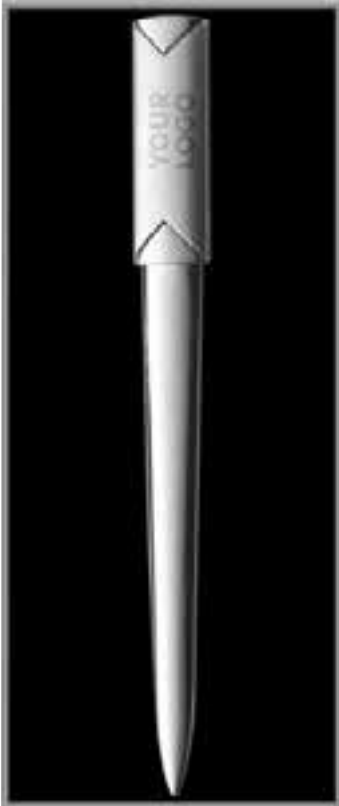

32

3691 Metal letter opener

Metal letter opener. Supplied in a black, laminated presentation box.
Size: 17,4 × 5,1 × 1,5 cm

23

SCAN&PLAY

08

03

9142 Oxford fabric (900D) notebook pouch

Oxford fabric (900D) notebook pouch with elastic to fit around the cover of a notebook.
Size: 17,5 × 9,5 × 0,3 cm