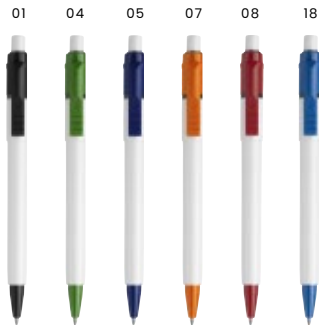

2250 Stilolinea Baron ABS ballpen with jumbo refill

Stilolinea plastic ballpen Baron, with a white barrel, coloured clip, and jumbo refill. Blue ink.

Size: Ø 1,4 × 13,4 cm

13164 Stilolinea Baron ABS ballpoint pen

Stilolinea Baron ABS ballpoint pen, with a white tip and a coloured clip.

Size: Ø 1,4 × 13,4 cm