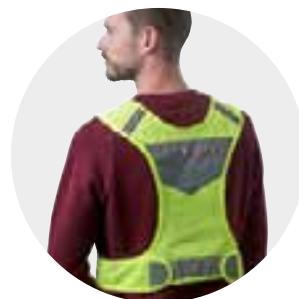

7911 Nylon (600D) safety vest
Nylon and polyester safety vest. The fluorescent mesh vest has reflective areas and three lights at the front and back. Batteries included. For promotional use.
Size: 48 × 39,5 × 0,4 cm