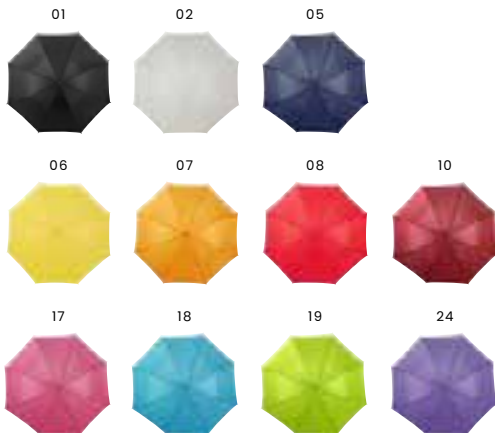

**0942 Polyester (190T) umbrella**

Polyester (190T) automatic umbrella with eight panels. Metal  
frame and rubber handle, including sleeve.  
Size: Ø 121 × 92,5 cm

The best selling umbrella.

**4070 Polyester (190T) umbrella**  
 Polyester (190T) automatic umbrella with eight panels. Metal frame and wooden shaft and handle.  
 Size: Ø 103,5 × 88,5 cm