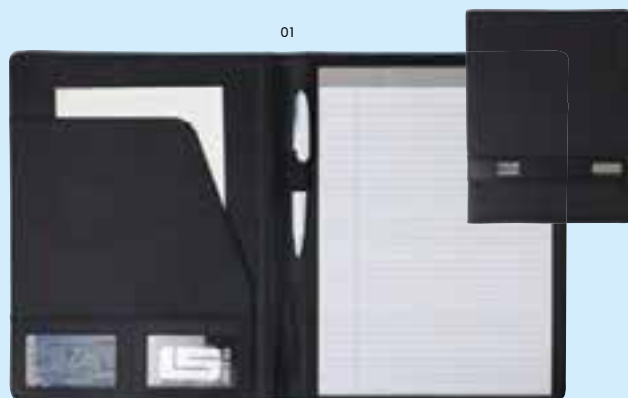

3363 PVC folder

PVC, padded conference folder (approx. A4) with notepad with 30 pages, large internal pocket, two small card pockets, and pen loop (pen not included).

Size: 31,3 × 25,6 × 1,5 cm