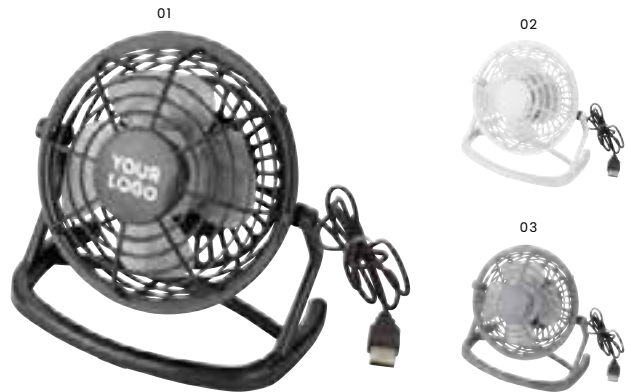

**9005 PP webcam cover**

PP webcam cover with double-sided stickers to hold the cover in place. The cover easily slides open and closed.

Size: 4,1 × 1,51 × 0,2 cm

**3639 PP desk fan**

PP desk fan with a USB cable (approx. 93 cm long).  
Size: 14 × 8,5 × 15 cm