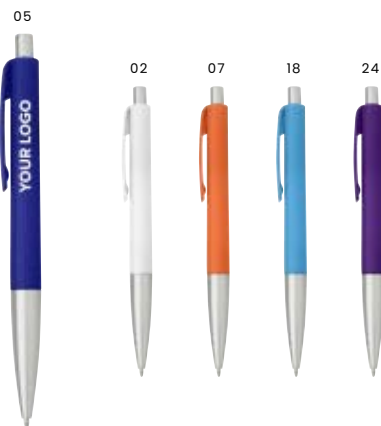

**5210 ABS ballpen**

ABS ballpen with rubber grip. Blue ink.  
Size: Ø 0,9 x 14,2 cm

29

01

07

08

18

23

24

**2442 ABS ballpen**

ABS ballpen with twist action mechanism. Black ink.

Registered item.

Size: Ø 1,8 × 14,7 cm

**7500 ABS ballpen**

ABS ballpen with twist action mechanism. Blue ink.  
Size:  $\varnothing 1,1 \times 14,1$  cm

**548641 ABS ballpen**

ABS ballpen with white barrel and coloured clip.  
Blue ink.  
Size:  $1 \times 13,9$  cm

**6638 ABS ballpen**

ABS ballpen. Blue ink.  
Size:  $\varnothing 1 \times 14$  cm

23

05

01

29