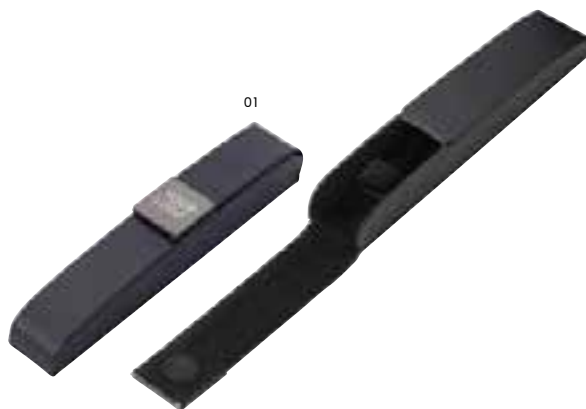

7129 PU pen case

PU pen case, suitable for one pen, with a black shiny metal plate for printing purposes (size 2,6 x 2,6 cm), a black velvet interior, and a magnet closing.
Size: 16,5 x 2,8 x 2,7 cm