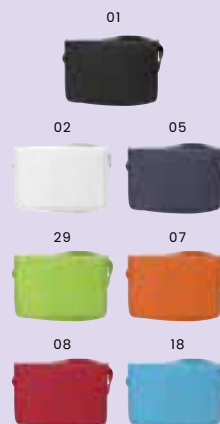

3656 Nonwoven (80 gr/m²) cooler bag
Nonwoven (80gr/m²) cooler bag with space for six cans.
Size: 2 × 13 × 13 cm