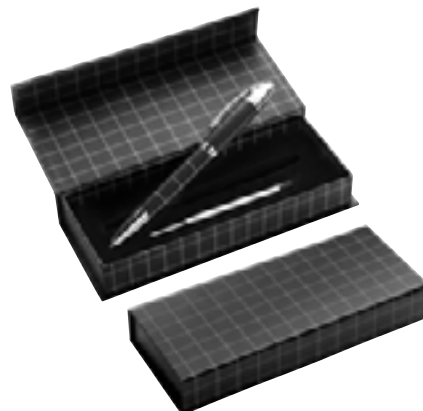

### 2055 Metal ballpen

Metal lacquered ballpen. Packaged in a luxury pen case with magnetic close.

Black ink and extra refill.

Size: Ø 0,9 × 14 cm

50

**1018 AS ballpen**

AS ballpen with a flashing light on the top. Blue ink. Batteries included.  
Size: Ø 0,8 × 18,5 cm