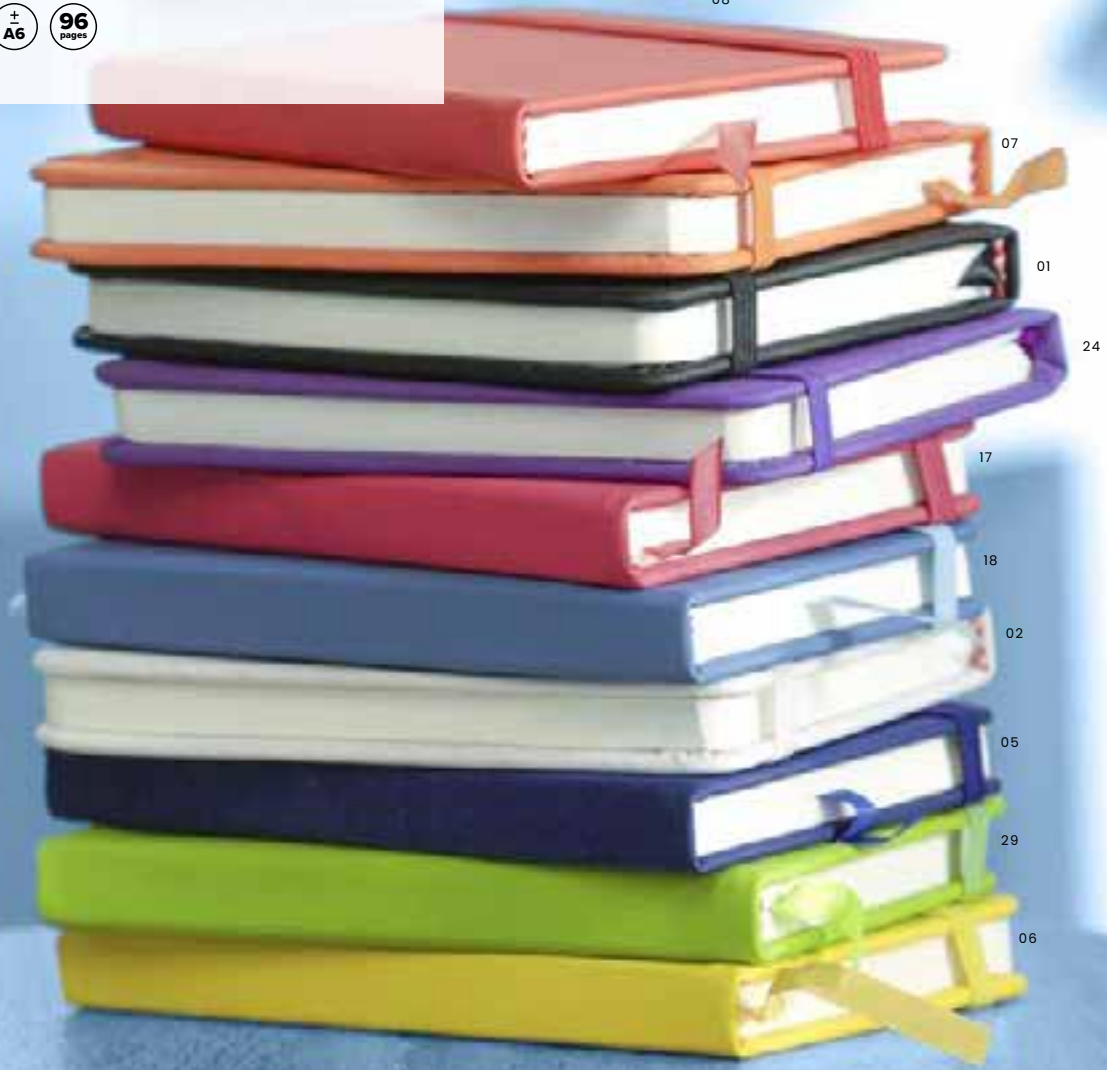

2889 PU notebook

PU notebook (approx. A6), with 96 lined pages, ribbon marker, and elastic band over the cover.
Size: 14,1 × 9 × 1,6 cm

08

07

01

24

17

18

02

05

29

06