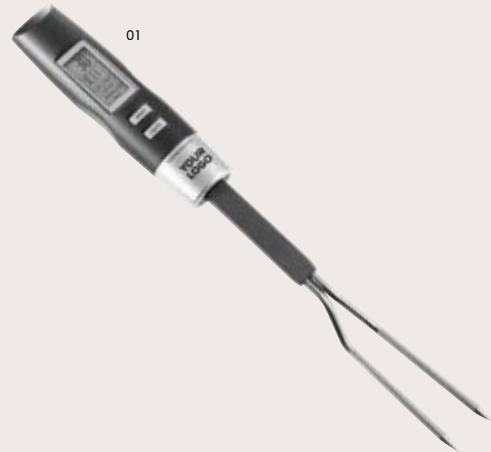

2634 Stainless steel temperature gauge

Stainless steel and plastic temperature gauge for cooking (°C/°F). Batteries included.
Size: 34,5 × 3,7 × 2,5 cm