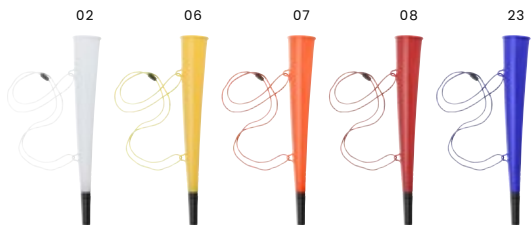

**7818 Polyester (190T) kite**

Polyester (190T) kite which can be coloured in. Including four felt tip pens.  
Size: 50,5 × 39 × 0,4 cm

23

5396 **Nylon (1800D) skipping rope**  
Nylon skipping rope with PP handles.  
Size: Ø 2,3 × 200 cm