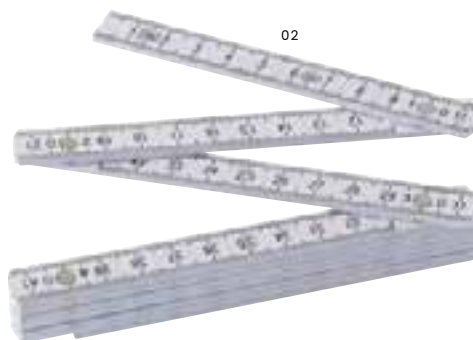

710433 **Plastic foldable ruler**

Plastic foldable ruler, total length: 1 meter.

Size: 100 cm

1
meter