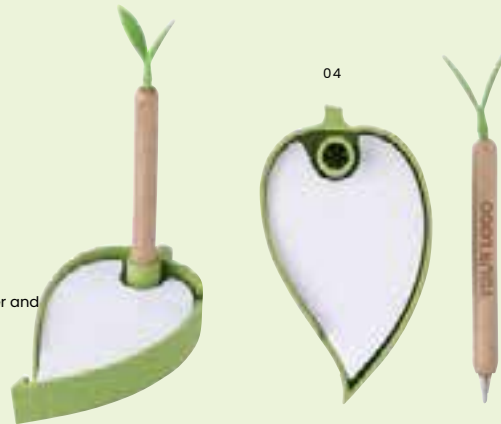

9216 Paper memo block

Paper memo block, 100 self-adhesive sheets, with wheat straw holder and wooden ballpen and silicone leaves. Black ink.
Size: 11,5 × 9 × 14,5 cm